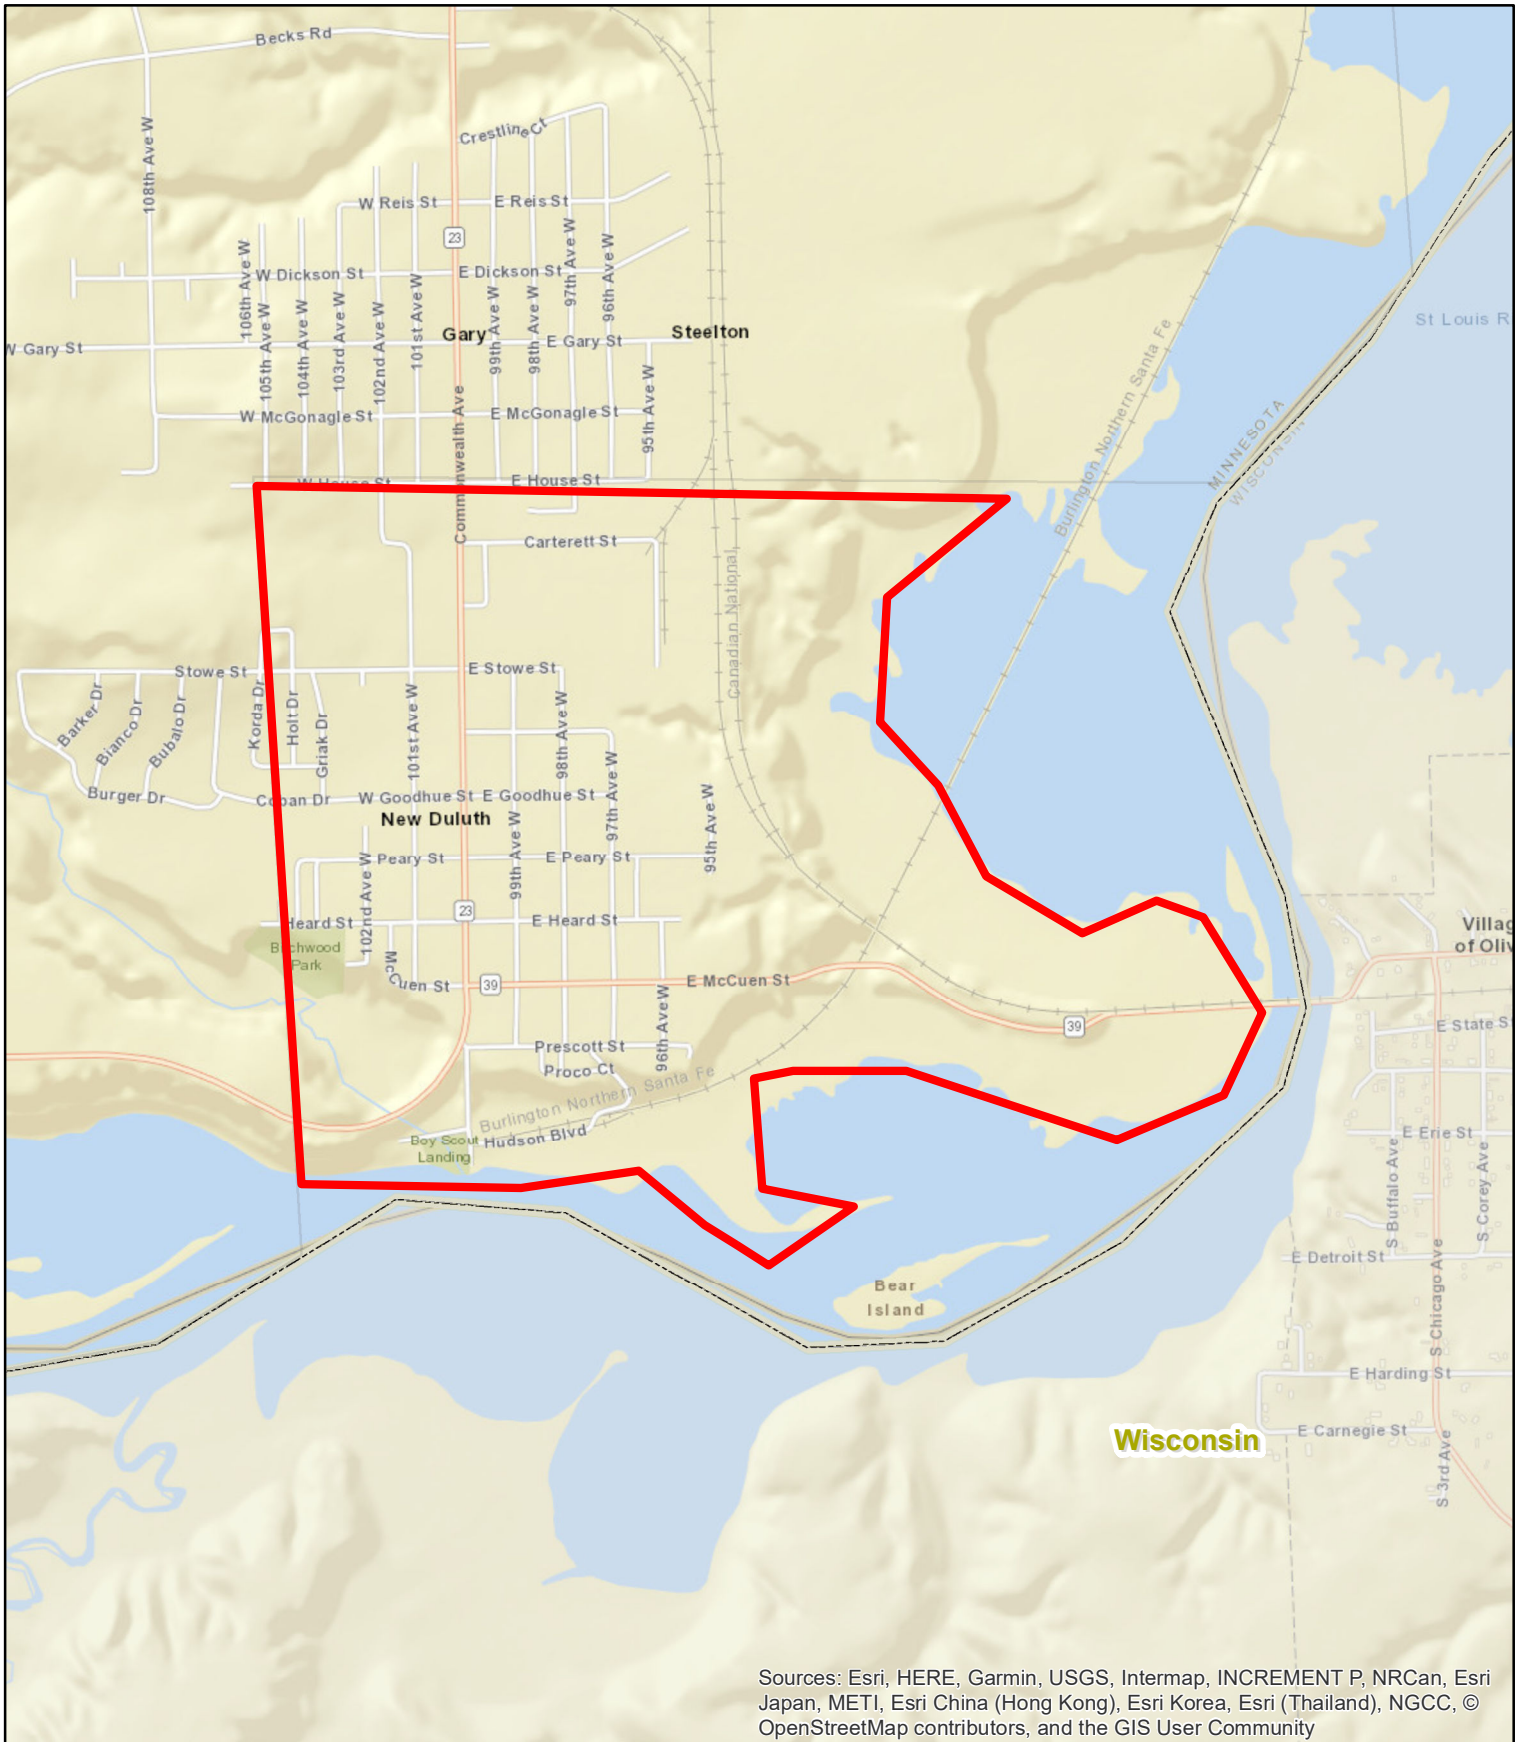

# Proposed Gypsy Moth Treatments 2021

Treatment: Btk  
Acres: 631

County: St. Louis  
Block Name: New Duluth

Sources: Esri, HERE, Garmin, USGS, Intermap, INCREMENT P, NRCan, Esri Japan, METI, Esri China (Hong Kong), Esri Korea, Esri (Thailand), NGCC, © OpenStreetMap contributors, and the GIS User Community