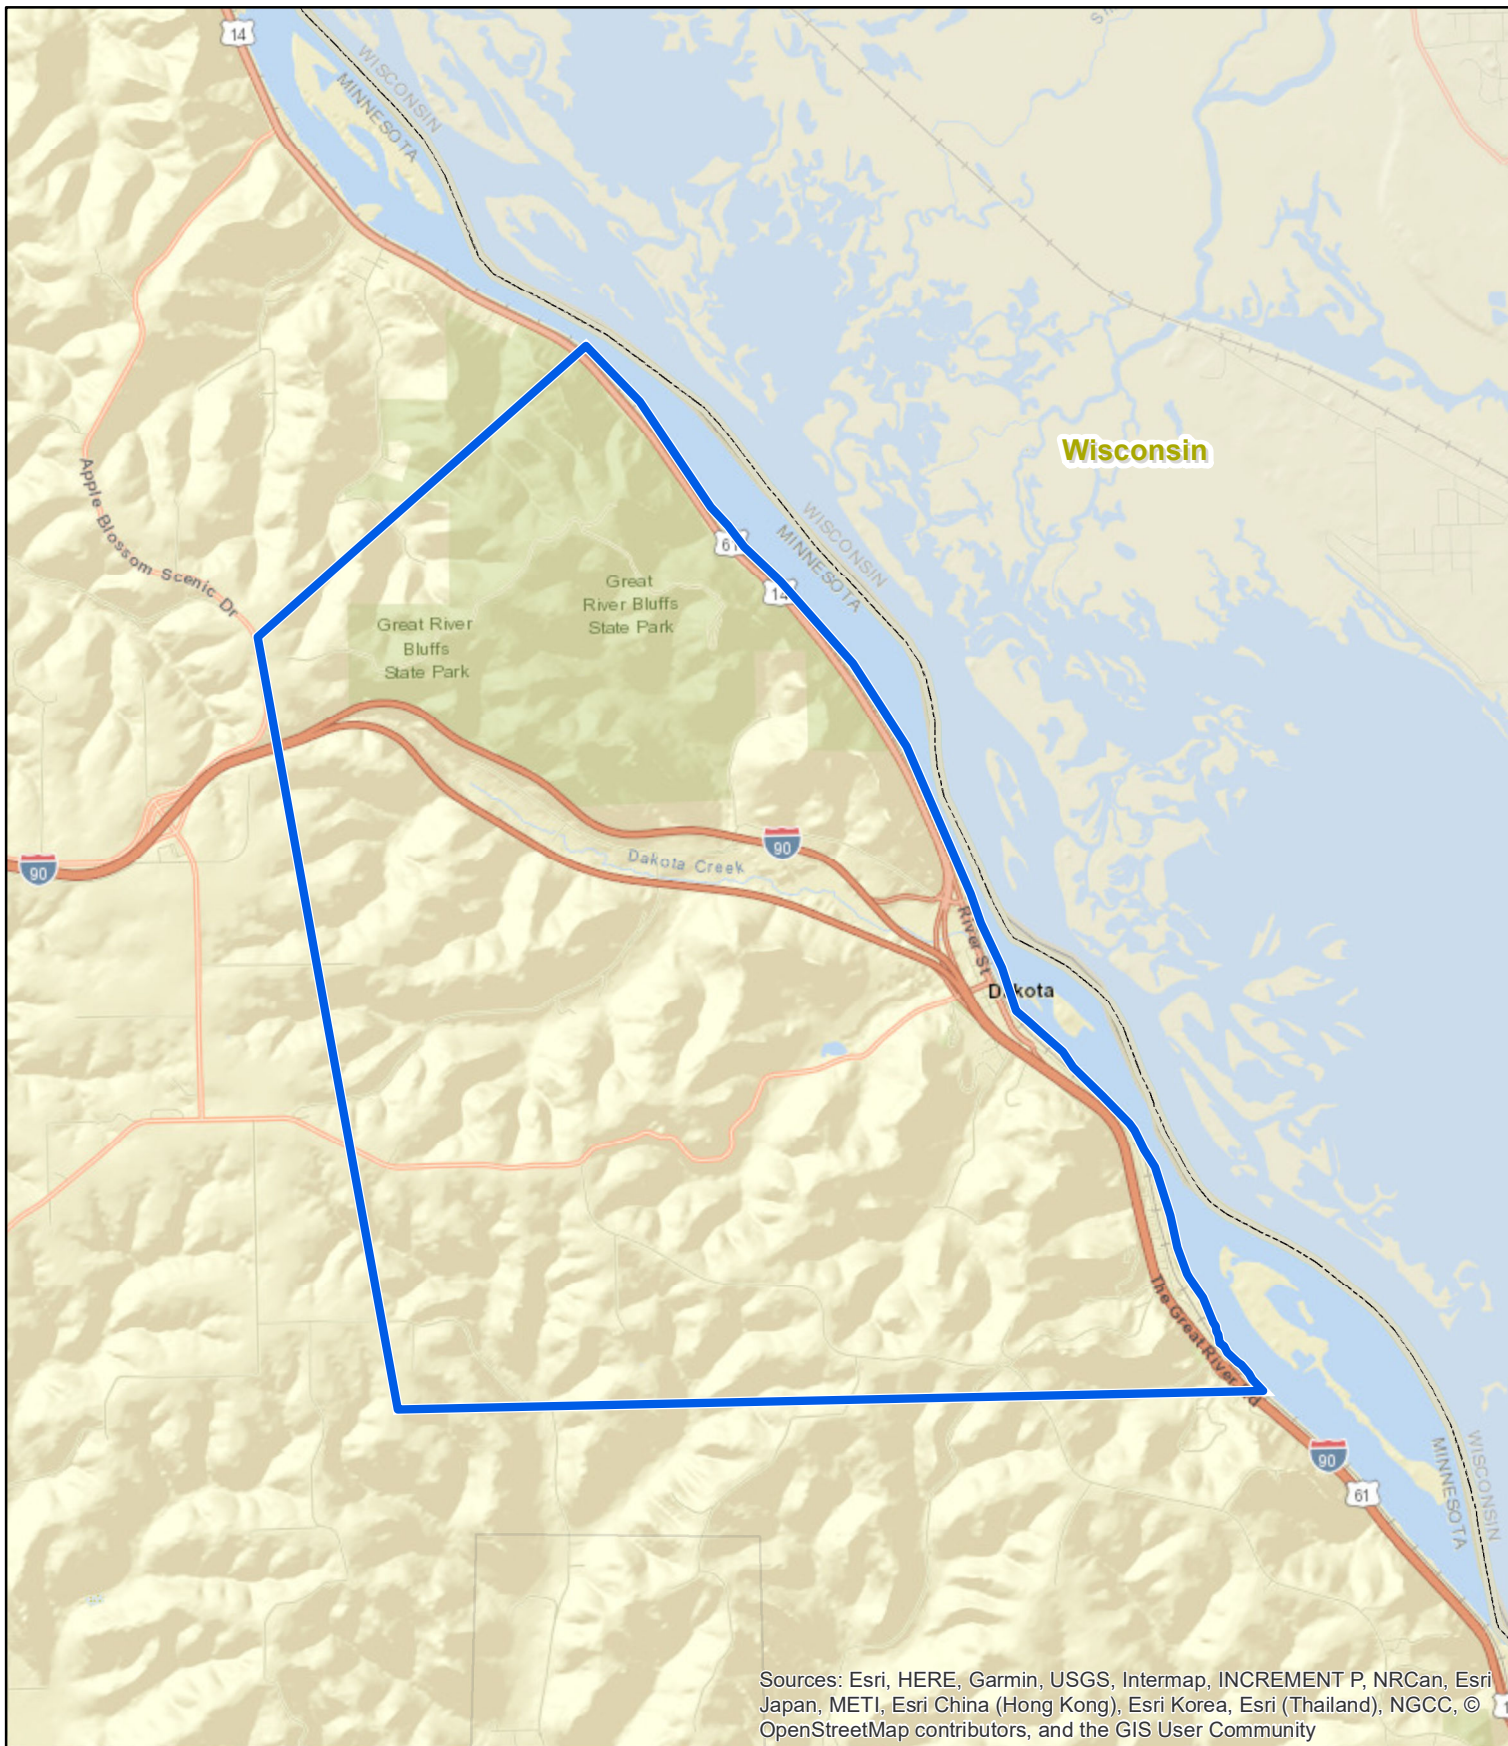

Proposed Gypsy Moth Treatments 2021

Treatment: Mating Disruption
Acres: 9,533

County: Winona
Block Name: Dakota

Sources: Esri, HERE, Garmin, USGS, Intermap, INCREMENT P, NRCan, Esri Japan, METI, Esri China (Hong Kong), Esri Korea, Esri (Thailand), NGCC, © OpenStreetMap contributors, and the GIS User Community