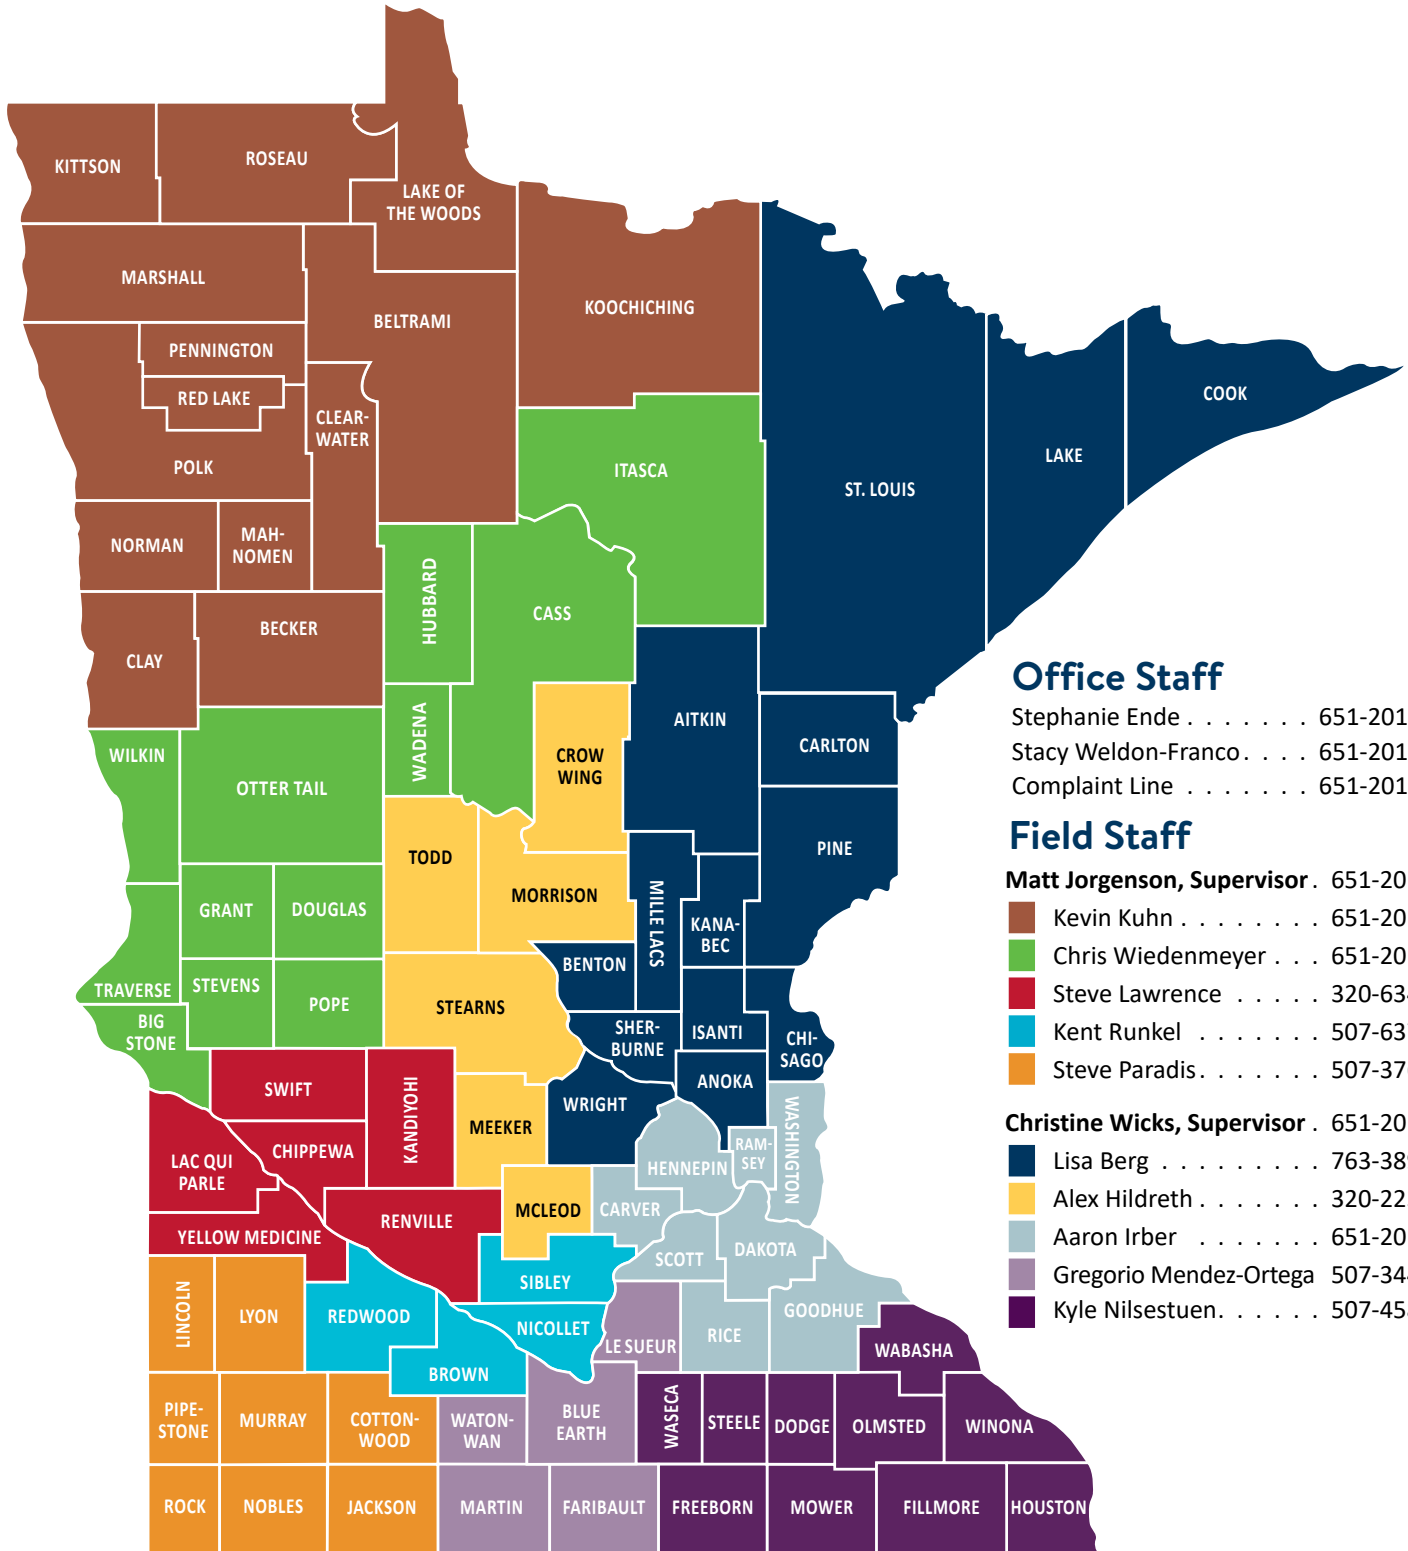

INSPECTION UNIT OFFICE AND FIELD STAFF

Office Staff

- Stephanie Ende 651-201-6504
- Stacy Weldon-Franco 651-201-6696
- Complaint Line 651-201-6333

Field Staff

- **Matt Jorgenson, Supervisor** . 651-201-6506
- Kevin Kuhn 651-201-6256
- Chris Wiedenmeyer 651-201-6298
- Steve Lawrence 320-634-7353
- Kent Runkel 507-637-3764
- Steve Paradis 507-376-4816
- **Christine Wicks, Supervisor** . 651-201-6390
- Lisa Berg 763-389-9840
- Alex Hildreth 320-223-6606
- Aaron Irber 651-201-6247
- Gregorio Mendez-Ortega . 507-344-3204
- Kyle Nilsestuen 507-458-4801