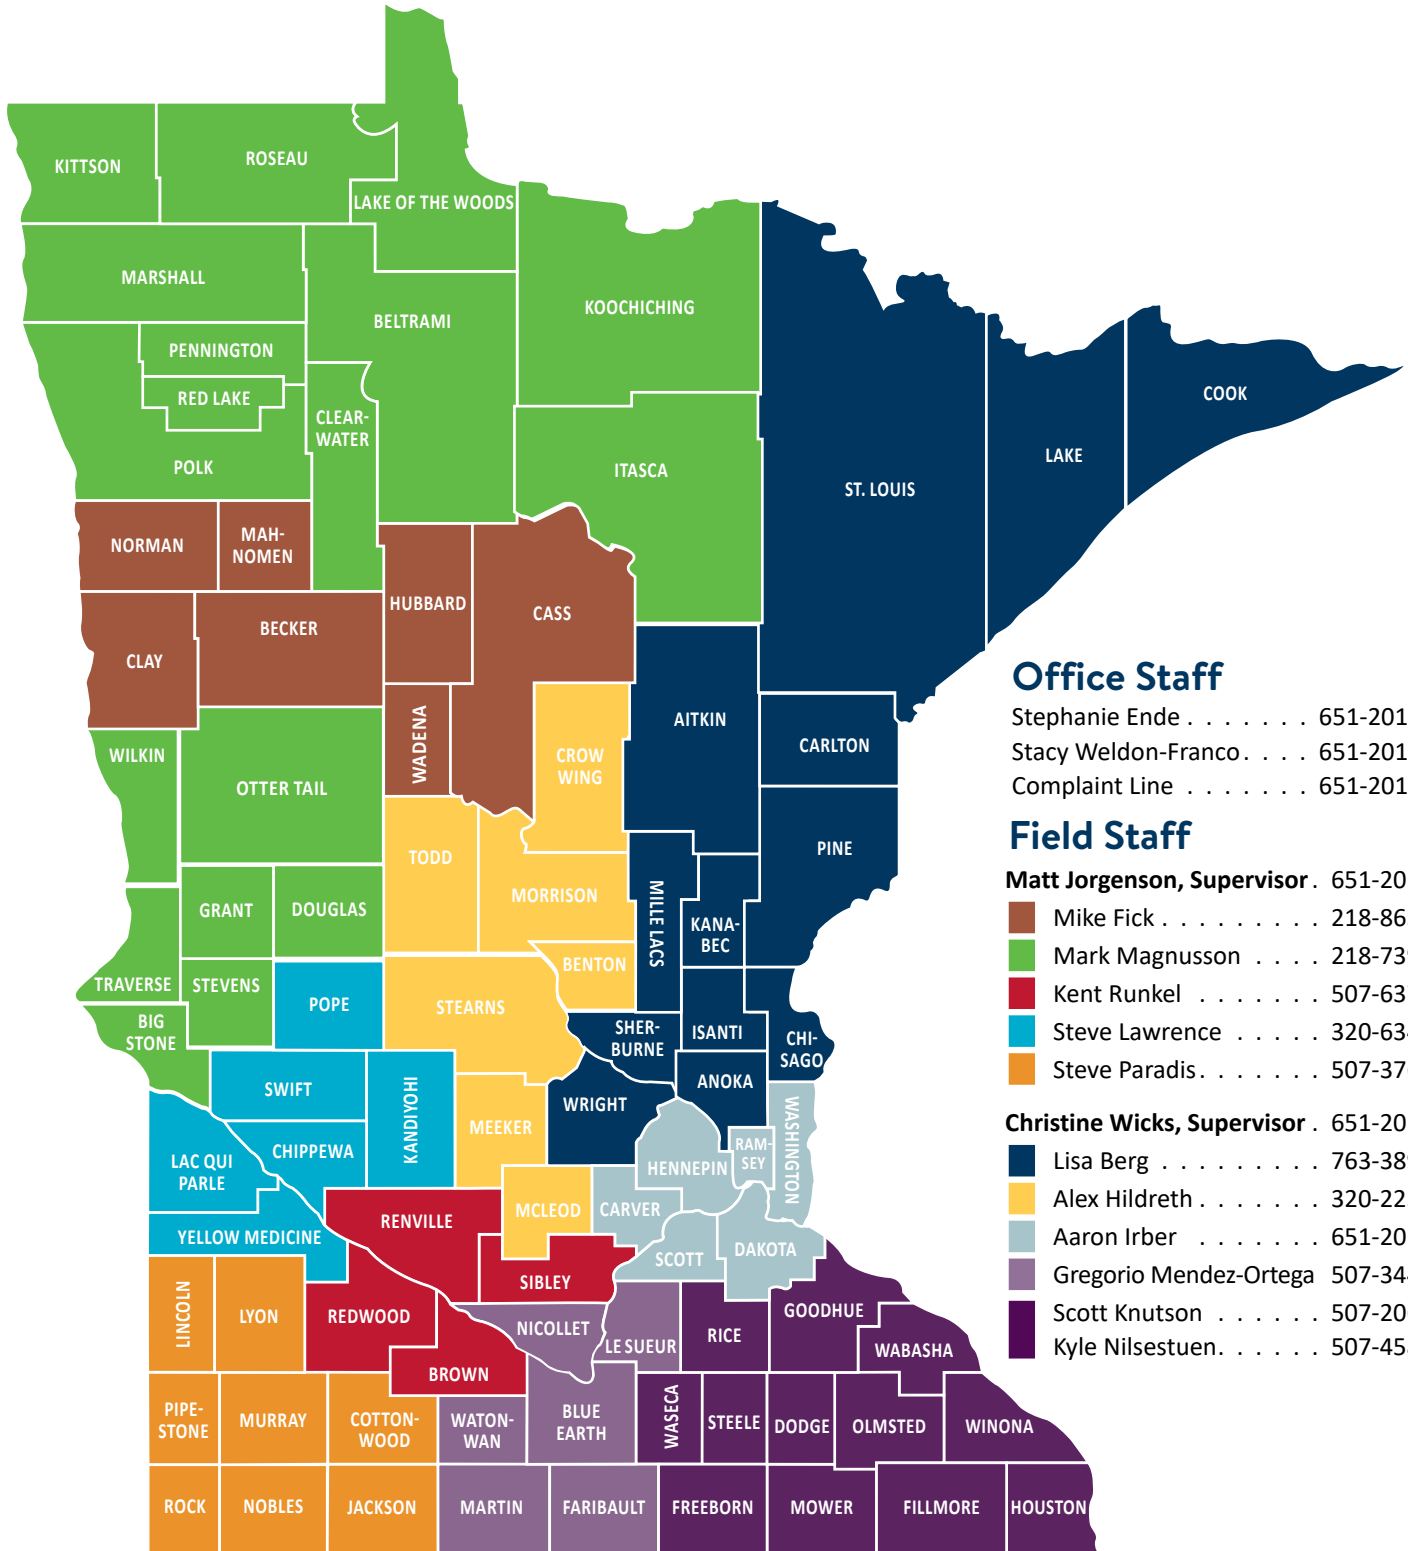

# INSPECTION UNIT OFFICE AND FIELD STAFF

# Inspector and Assigned Counties

County	Inspector
Aitkin	Berg
Anoka	Berg
Becker	Fick
Beltrami	Magnusson
Benton	Hildreth
Big Stone	Magnusson
Blue Earth	Mendez-Ortega
Brown	Runkel
Carlton	Berg
Carver	Irber
Cass	Fick
Chippewa	Lawrence
Chisago	Berg
Clay	Fick
Clearwater	Magnusson
Cook	Berg
Cottonwood	Paradis
Crow Wing	Hildreth
Dakota	Irber
Dodge	Knutson/Nilsestuen
Douglas	Magnusson
Faribault	Mendez-Ortega
Fillmore	Knutson/Nilsestuen
Freeborn	Knutson/Nilsestuen
Goodhue	Knutson/Nilsestuen
Grant	Magnusson
Hennepin	Irber
Houston	Knutson/Nilsestuen
Hubbard	Fick

County	Inspector
Isanti	Berg
Itasca	Magnusson
Jackson	Paradis
Kanabec	Berg
Kandiyohi	Lawrence
Kittson	Magnusson
Koochiching	Magnusson
Lac Qui Parle	Lawrence
Lake	Berg
Lake of the Woods	Magnusson
LeSueur	Mendez-Ortega
Lincoln	Paradis
Lyon	Paradis
Mahnomen	Fick
Marshall	Magnusson
Martin	Mendez-Ortega
McLeod	Hildreth
Meeker	Hildreth
Mille Lacs	Berg
Morrison	Hildreth
Mower	Knutson/Nilsestuen
Murray	Paradis
Nicollet	Mendez-Ortega/Runkel
Nobles	Paradis
Norman	Fick
Olmsted	Knutson/Nilsestuen
Otter Tail	Magnusson
Pennington	Magnusson
Pine	Berg

County	Inspector
Pipestone	Paradis
Polk	Magnusson
Pope	Lawrence
Ramsey	Irber
Red Lake	Magnusson
Redwood	Runkel
Renville	Runkel
Rice	Knutson/Nilsestuen
Rock	Paradis
Roseau	Magnusson
Scott	Matt Jorgenson
Sherburne	Berg
Sibley	Runkel
St. Louis	Berg
Stearns	Hildreth
Steele	Knutson/Nilsestuen
Stevens	Magnusson
Swift	Lawrence
Todd	Hildreth
Traverse	Magnusson
Wabasha	Knutson/Nilsestuen
Wadena	Fick
Waseca	Knutson/Nilsestuen
Washington	Irber
Watonwan	Mendez-Ortega
Wilkin	Magnusson
Winona	Knutson/Nilsestuen
Wright	Berg
Yellow Medicine	Lawrence