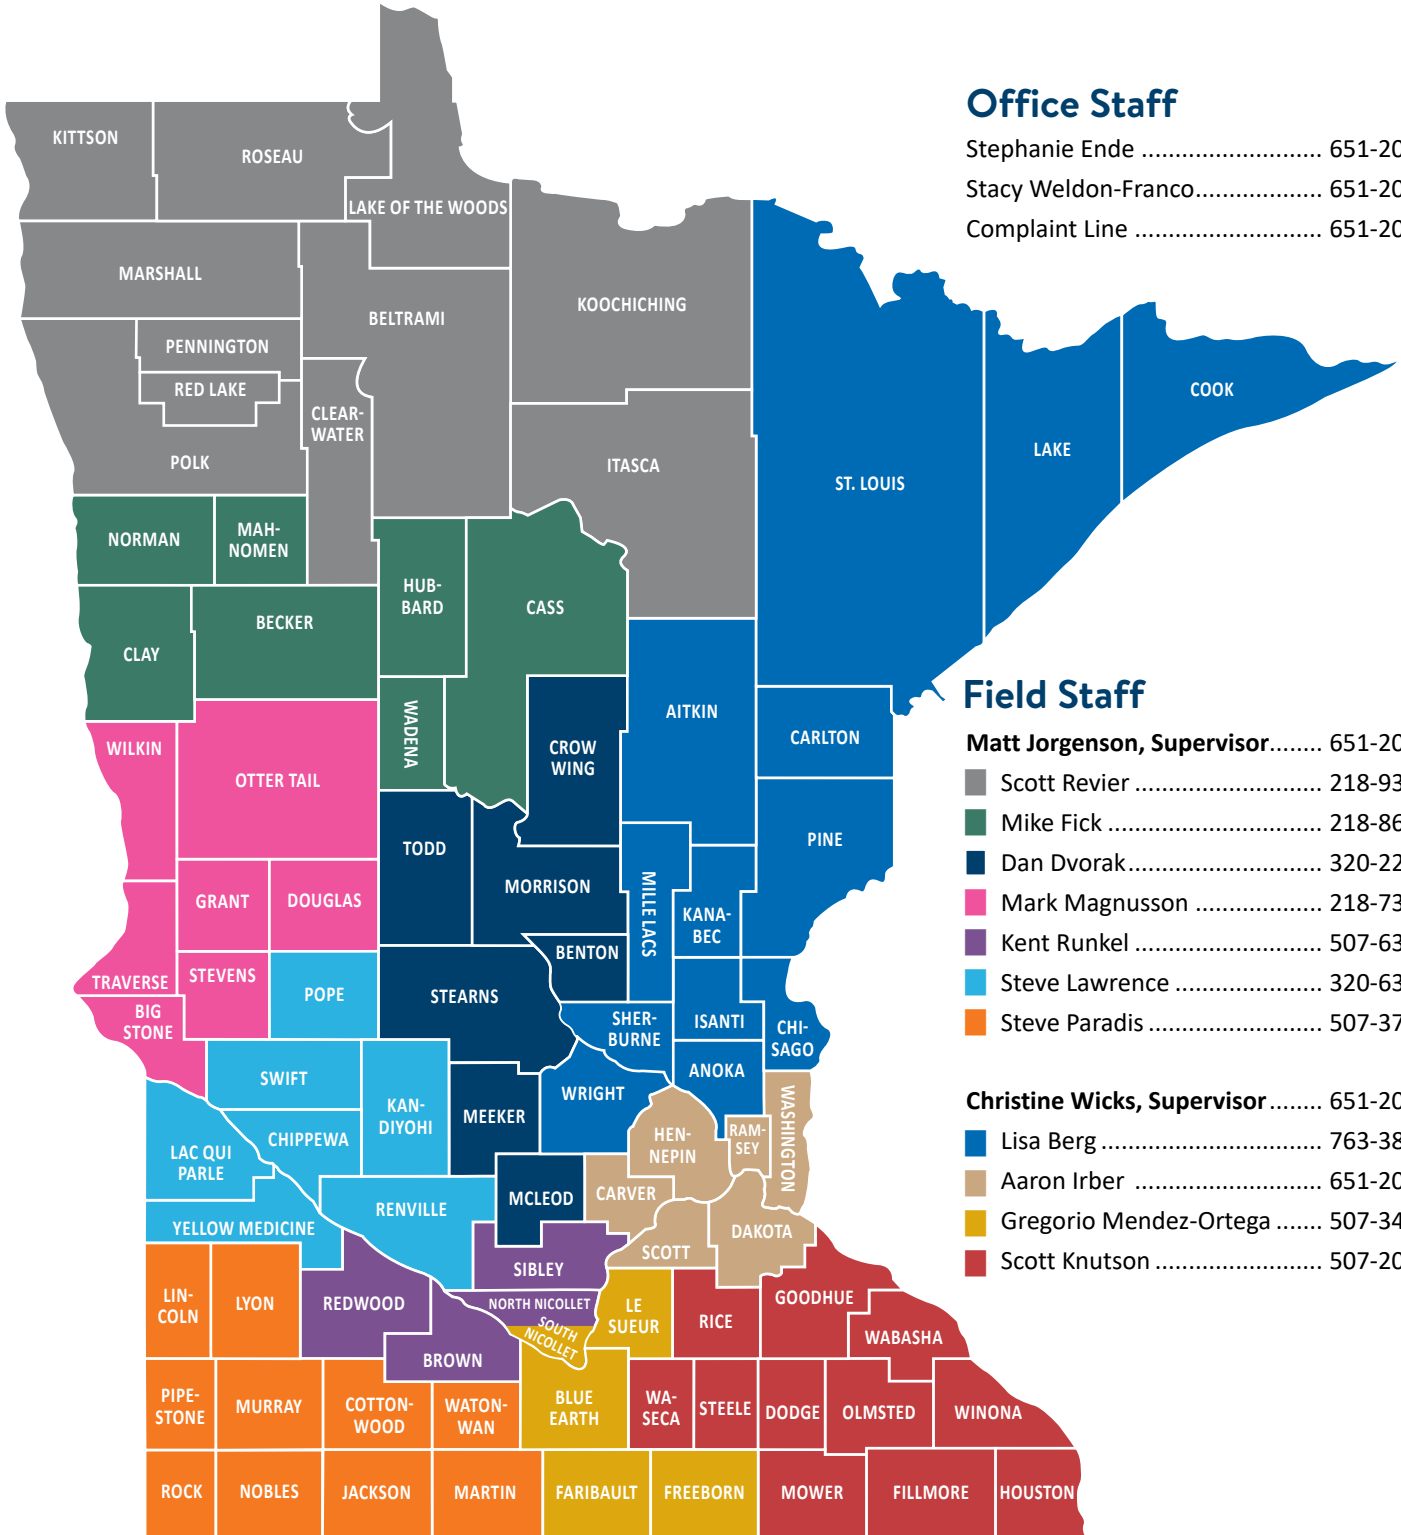

# INSPECTION UNIT OFFICE AND FIELD STAFF

## Inspector & Assigned Counties

County	Inspector
Aitkin	Berg
Anoka	Berg
Becker	Fick
Beltrami	Revier
Benton	Dvorak
Big Stone	Magnusson
Blue Earth	Mendez-Ortega
Brown	Runkel
Carlton	Berg
Carver	Irber
Cass	Fick
Chippewa	Lawrence
Chisago	Berg
Clay	Fick
Clearwater	Revier
Cook	Berg
Cottonwood	Paradis
Crow Wing	Dvorak
Dakota	Irber
Dodge	Knutson
Douglas	Magnusson
Faribault	Mendez-Ortega
Fillmore	Knutson
Freeborn	Mendez-Ortega
Goodhue	Knutson
Grant	Magnusson
Hennepin	Irber
Houston	Knutson
Hubbard	Fick
Isanti	Berg
Itasca	Revier
Jackson	Paradis
Kanabec	Berg
Kandiyohi	Lawrence
Kittson	Revier
Koochiching	Revier
Lac Qui Parle	Lawrence
Lake	Berg
Lake of the Woods	Revier
LeSueur	Mendez-Ortega
Lincoln	Paradis
Lyon	Paradis
Mahnomen	Fick
Marshall	Revier

County	Inspector
Martin	Paradis
McLeod	Dvorak
Meeker	Dvorak
Mille Lacs	Berg
Morrison	Dvorak
Mower	Knutson
Murray	Paradis
Nicollet N	Runkel
Nicollet S	Mendez-Ortega
Nobles	Paradis
Norman	Fick
Olmsted	Knutson
Otter Tail	Magnusson
Pennington	Revier
Pine	Berg
Pipestone	Paradis
Polk	Revier
Pope	Lawrence
Ramsey	Irber
Red Lake	Revier
Redwood	Runkel
Renville	Lawrence
Rice	Knutson
Rock	Paradis
Roseau	Revier
Scott	Irber
Sherburne	Berg
Sibley	Runkel
St. Louis	Berg
Stearns	Dvorak
Steele	Knutson
Stevens	Magnusson
Swift	Lawrence
Todd	Dvorak
Traverse	Magnusson
Wabasha	Knutson
Wadena	Fick
Waseca	Knutson
Washington	Irber
Watonwan	Paradis
Wilkin	Magnusson
Winona	Knutson
Wright	Berg
Yellow Medicine	Lawrence