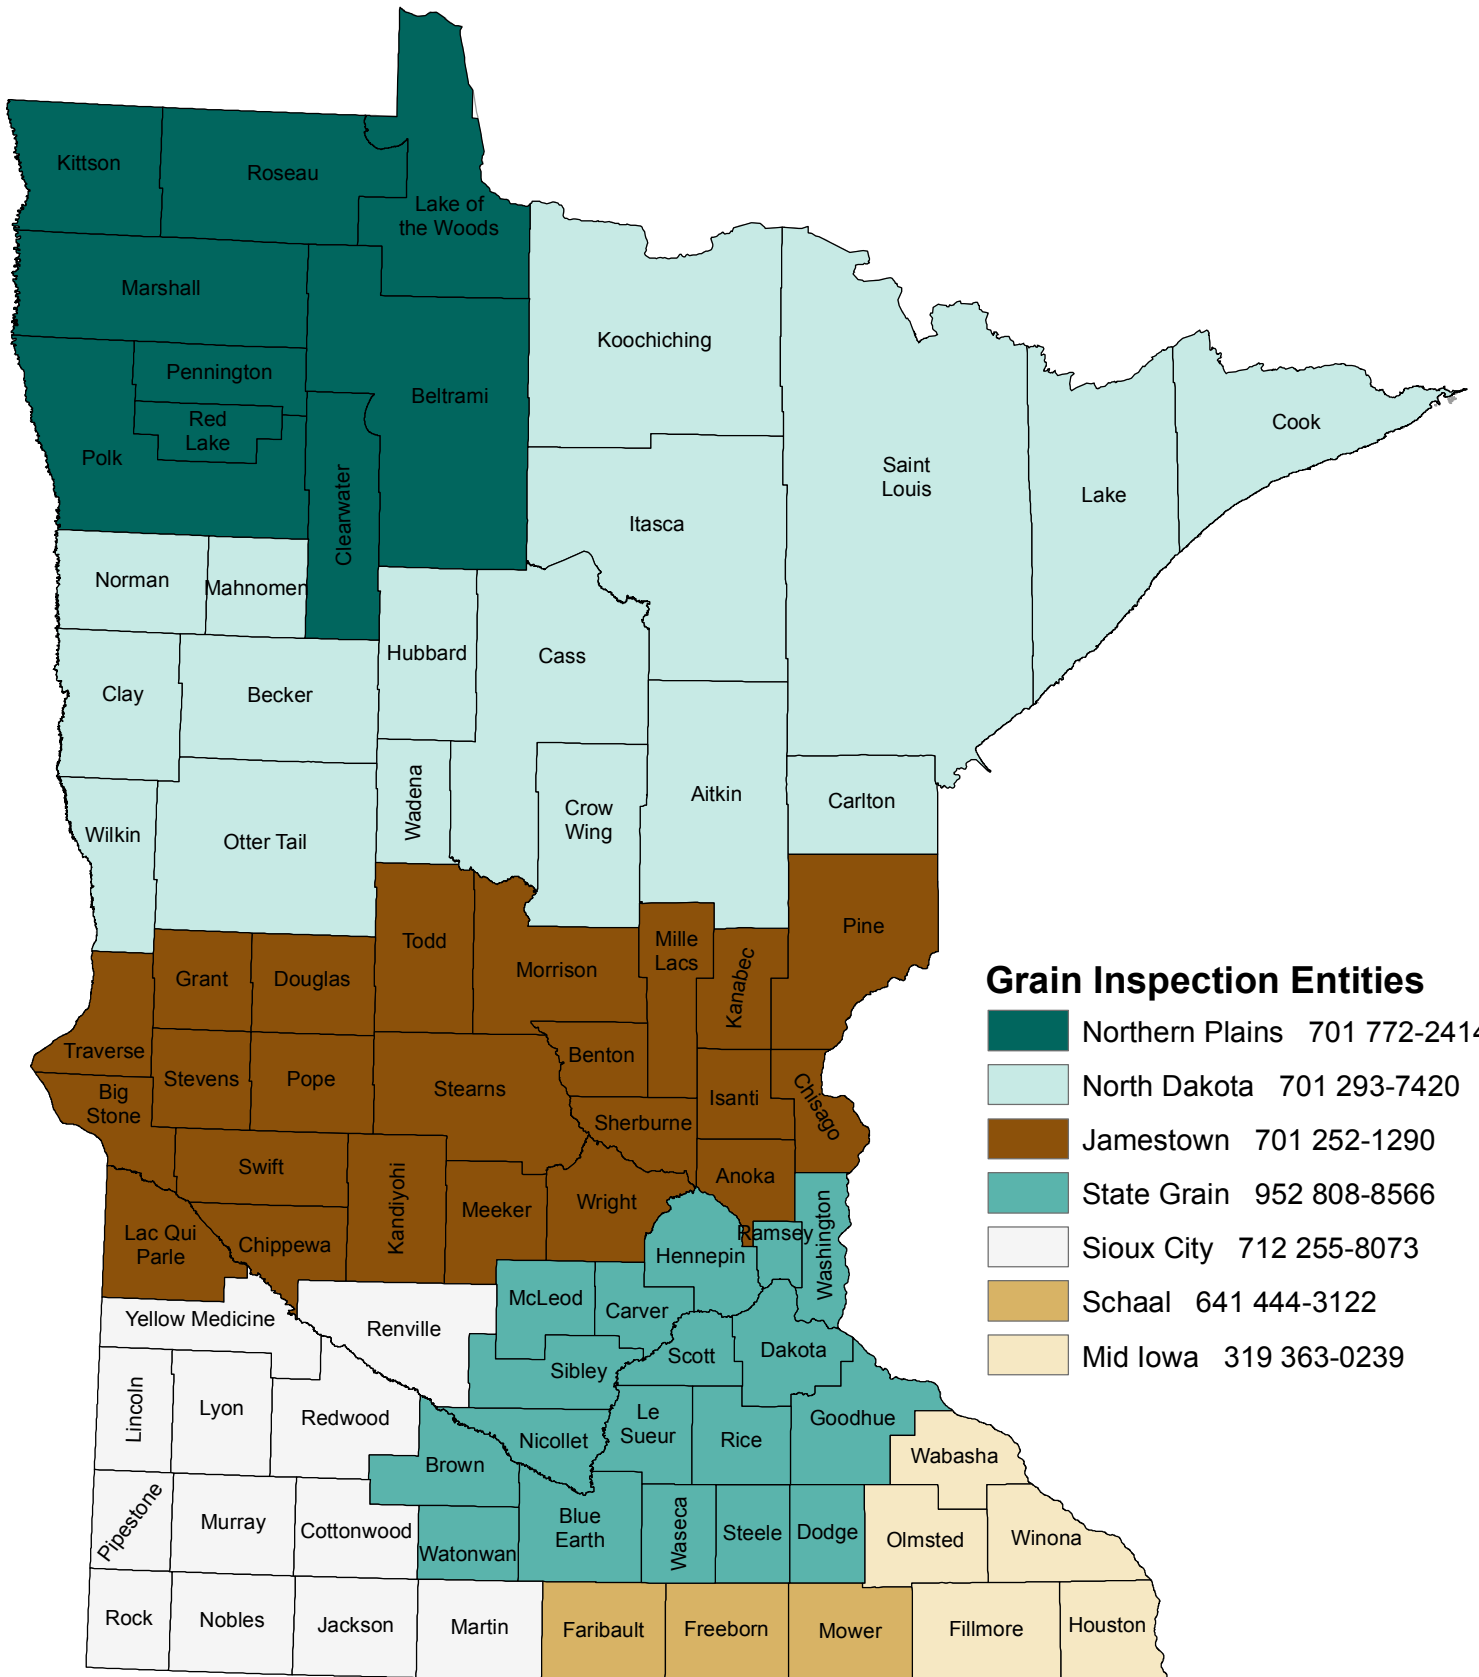

Grain Inspection Entities

- Grain Inspection Entities**
- Northern Plains 701 772-2414
 - North Dakota 701 293-7420
 - Jamestown 701 252-1290
 - State Grain 952 808-8566
 - Sioux City 712 255-8073
 - Schaal 641 444-3122
 - Mid Iowa 319 363-0239