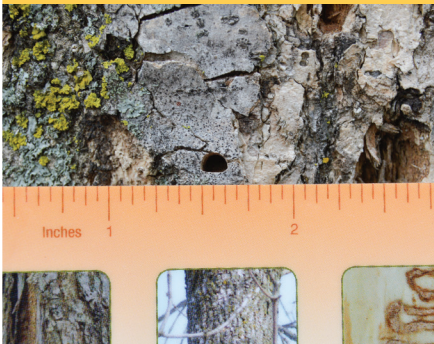

Emerald Ash Borer

Emerald ash borer (EAB) is an invasive wood-boring beetle. The larvae attack and kill ash trees by tunneling beneath the bark. This cuts off the tree's nutrient supply, leading to tree death.

Visit www.mda.state.mn.us/eab for more information and resources.

What Does EAB Look Like?

Woodpecker
Damage

Bark Splits

Canopy
Thinning

What Does EAB Look Like?

Larva

Adult

What Does EAB Damage Look Like?

Gallery

Exit Hole

If you suspect EAB:

1. Take pictures of the insect or damage.
2. Note the exact location, including the address or GPS coordinates.
3. Contact the Minnesota Department of Agriculture:
Form
mda.state.mn.us/reportapest
Email
reportapest@state.mn.us
Phone
1-888-545-6684